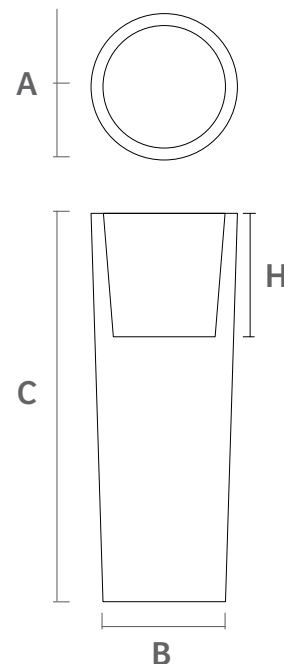

Wire white led inox base / Con cavo

Cod. 019CA02

E27 1x10W LED240V 6.500°K

IP65 PLUG/ SPINA IP44 wire length 3mt

Induction battery RGBW led

Cod. 019CA01

With remote control / Con telecomando 110/220 V

IP68 PLUG/ SPINA IP20

COD.	A	B	C	H	Kg	Kg	m3
CH302-0700X1	31	24	70	21	3,02	3,18	0,08
CH302-0850X1	38	28	85	26	3,72	3,91	0,15
CH302-1000X1	45	34	100	30,5	5,92	6,07	0,24
CH302-1300X1	49	37	130	31,5	7,92	8,24	-

COD.	in/out	anti UV					
CH302-0700X1	in/out	X	-65° +85°	X	PE	15	7,5
CH302-0850X1	in/out	X	-65° +85°	X	PE	20	10
CH302-1000X1	in/out	X	-65° +85°	X	PE	30	15
CH302-1300X1	in/out	X	-65° +85°	X	PE	35	17