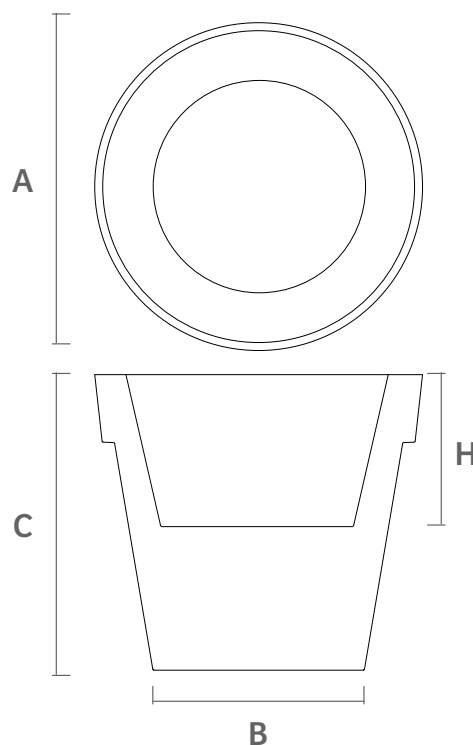

ARIA

CACHE-POT LUMINOSO

Cache-pot Aria / Aria Cache-pot / Cache-pot Aria / Cache-pot Aria

Materiale: Polietilene / Material: Polyethylene / Matériel: Polyéthylène / Material: Polietilene

Wire white led inox base / Con cavo

Cod. 019CA02

E27 1x10W LED240V 6.500°K

IP65 PLUG/ SPINA IP44 wire length 3mt

Induction battery RGBW led

Cod. 019CA01

With remote control / Con telecomando 110/220 V

(Only for temporary events / Solo per eventi temporanei)

IP68 PLUG/ SPINA IP20

| COD. | A | B | C | H | Kg | Kg | m3 |
|--------------|-----|----|-----|------|-------|-------|----|
| CH350-0800X1 | 80 | 49 | 75 | 15,5 | 8,42 | 6,44 | - |
| CH350-1000X1 | 100 | 61 | 88 | 18,5 | 15,42 | 12,14 | - |
| CH350-1300X1 | 130 | 84 | 120 | 40 | 35,42 | 25,64 | - |