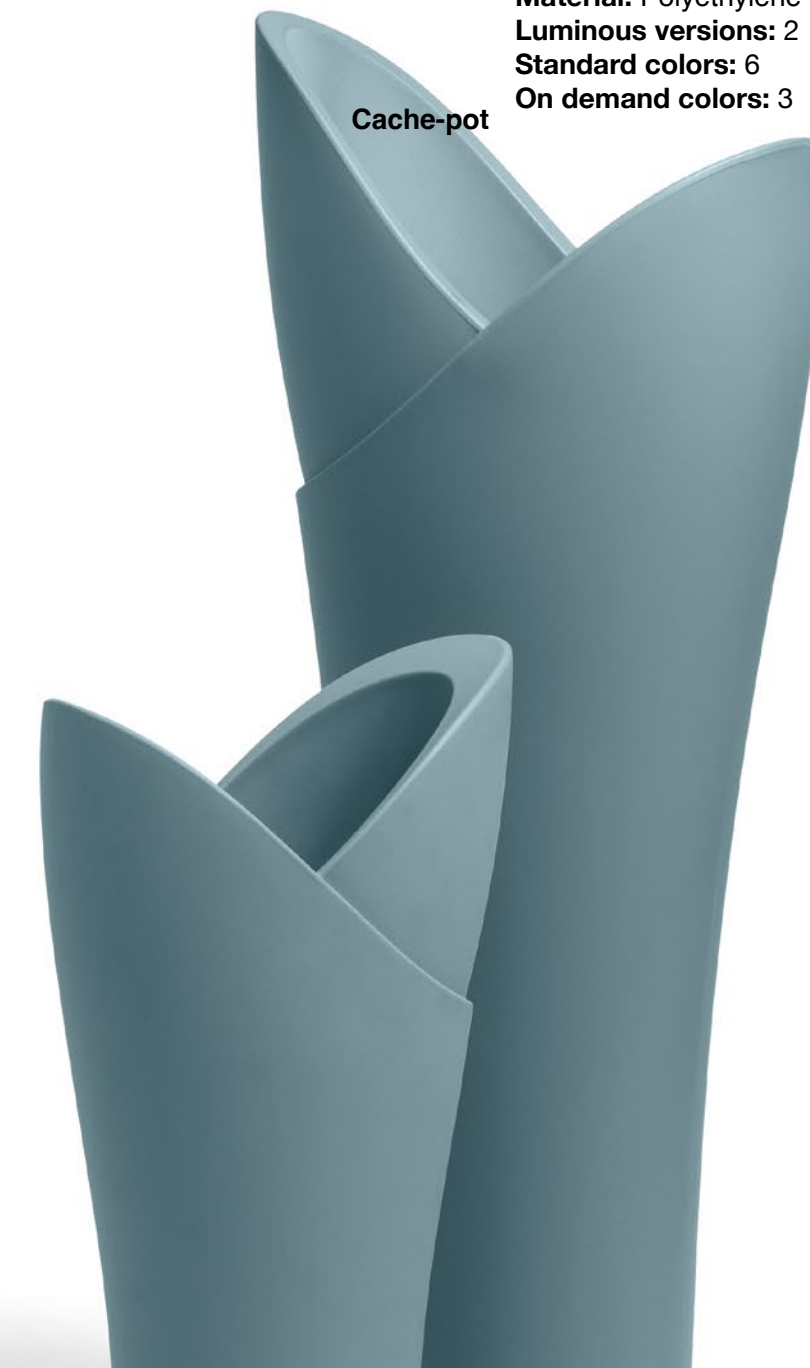

technical data p. 173

A column vase with a slender shape, perfect for containing flowering and cascading plants.

**Material:** Polyethylene

**Luminous versions:** 2

**Standard colors:** 6

**On demand colors:** 3