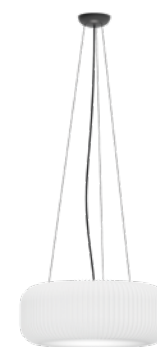

Elly Pendant

design
LCM Marin Design
Studio

pg. 104

Code: LA375-0200X1

Dimensions: ø 54

Material: polyethylene

Light: Led indoor

Led indoor

E27 1x10W LED 240V 3.000°K

IP20 PLUG/
SPINA IP20