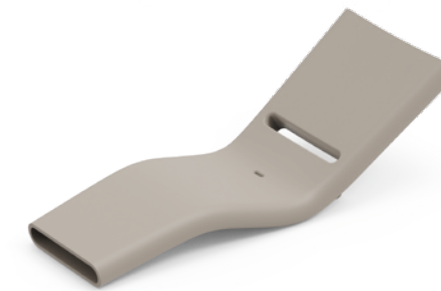

Esse Relax Bed
design LCM Marin Design Studio
Code: LT302-0001M1
Dimensions: 185x73x57 cm
Material: polyethylene
pg. 74

1. standard **PRL** **ZFR** **AQM** **GDA** **AMB**
2. on demand **ONC** **FER** **SMD** **AGT**